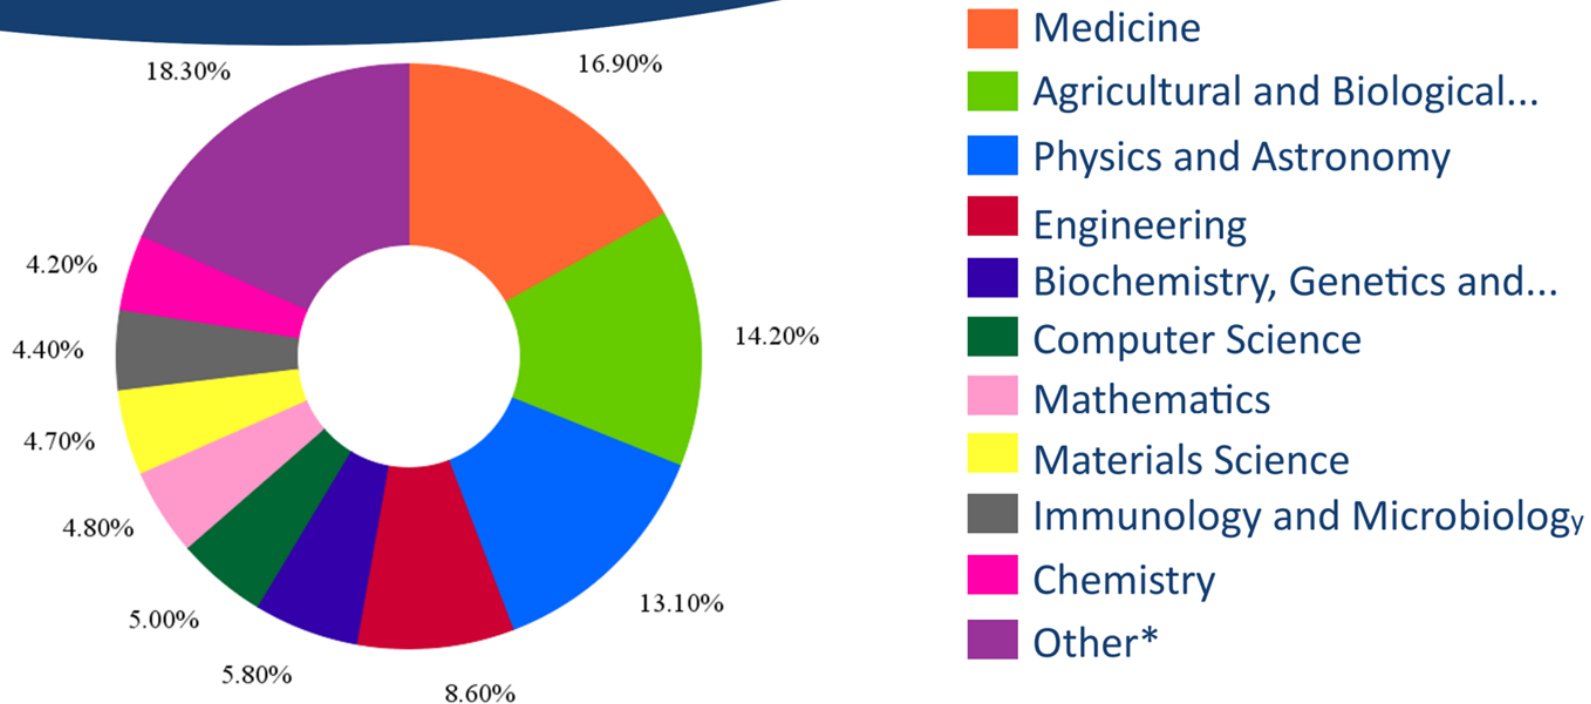

UFES publications at the SCOPUS database citation

* Pharmacology, Toxicology, Environmental Sciences, Social Sciences, Neurology, Earth Sciences and others.